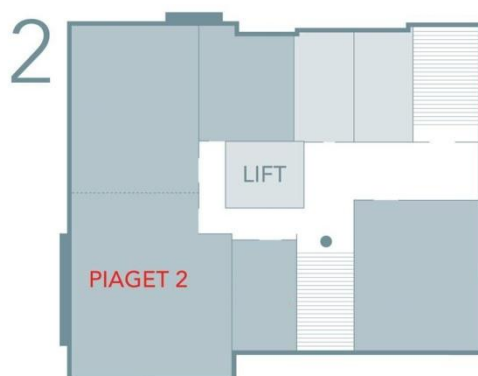

Bandura 1

Location: 3rd Floor
Size: 7m x 6m

Wireless Internet
Power & Data Points
Lift Access
Naturally Ventilated

Layouts

Cabaret	x 24
Theatre	x 28
Classroom	x 24
Boardroom	x 20
U-Shape	x 16

Room Hire Prices

Room Hire Prices

Full Day	£350
Half Day	£295
Extra Hours	£ 55

Maslow 2

Location: 3rd Floor
Size: 7.5m x 7m

Wireless Internet
Power & Data Points
Lift Access
Naturally Ventilated

Layouts

Cabaret	x 38
Theatre	x 28
Classroom	x 24
Boardroom	x 20
U-Shape	x 16

Room Hire Prices

Full Day	£350
Half Day	£200
Extra Hours	£ 55

Piaget 1

Location: 2nd Floor
Size: 7m x 9m

Wireless Internet
Power & Data Points
Lift Access
Naturally Ventilated

Layouts

Cabaret	x 28
Theatre	x 45
Classroom	x 24
Boardroom	x 20
U-Shape	x 16

Room Hire Prices

Full Day	£375
Half Day	£250
Extra Hours	£ 55

Piaget 2

Location: 2nd Floor
Size: 7m x 9m

Wireless Internet
Power & Data Points
Lift Access
Naturally Ventilated

Layouts

Cabaret	x 48
Theatre	x 28
Classroom	x 24
Boardroom	x 20
U-Shape	x 16