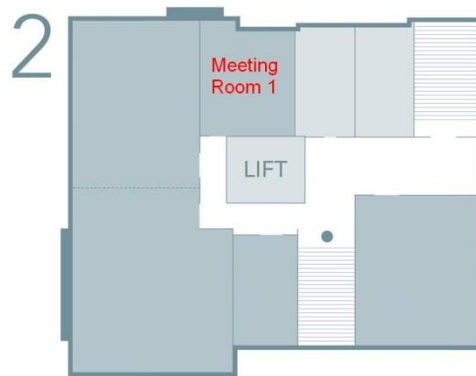

Bandura 1

Location: 3rd Floor
Size: 7m x 6m

Wireless Internet
Power & Data Points
Lift Access
Naturally Ventilated

Layouts

Cabaret	x 24
Theatre	x 28
Classroom	x 24
Boardroom	x 20
U-Shape	x 16

Room Hire Prices

Full Day	£295
Half Day	£185
Extra Hours	£ 55

Bandura 2

Location: 3rd Floor
Size: 7m x 9.5m

Wireless Internet
Power & Data Points
Lift Access
Naturally Ventilated

Layouts

Cabaret	x 30
Theatre	x 52
Classroom	x 24
Boardroom	x 20
U-Shape	x 16

Room Hire Prices

Full Day	£380
Half Day	£260
Extra Hours	£ 55

Vygotsky Room

Location: 2nd Floor
Size: 7m x 7m

Wireless Internet
Power & Data Points
Lift Access
Naturally Ventilated

Layouts

Cabaret	x 20
Theatre	n/a
Classroom	x 16
Boardroom	x 20
U-Shape	x 16

Room Hire Prices

Full Day	£275
Half Day	£175
Extra Hours	£ 55

Meeting Room 1

Location: 2nd Floor
Size: 5m x 4.5m

Wireless Internet
Power & Data Points
Lift Access
Naturally Ventilated

Layouts

Cabaret	n/a
Theatre	n/a
Classroom	n/a
Boardroom	x 10
U-Shape	x 7