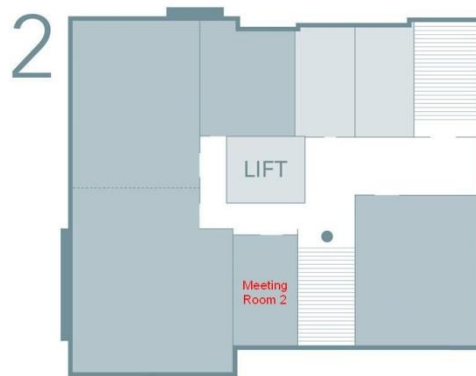

Bandura 1

Location: 3rd Floor
Size: 7m x 6m

Wireless Internet
Power & Data Points
Lift Access
Naturally Ventilated

Layouts

Cabaret	x 24
Theatre	x 28
Classroom	x 24
Boardroom	x 20
U-Shape	x 16

Room Hire Prices

Full Day	£295
Half Day	£185
Extra Hours	£ 55

Bandura 2

Location: 3rd Floor
Size: 7m x 9.5m

Wireless Internet
Power & Data Points
Lift Access
Naturally Ventilated

Layouts

Cabaret	x 30
Theatre	x 52
Classroom	x 24
Boardroom	x 20
U-Shape	x 16

Room Hire Prices

Full Day	£275
Half Day	£175
Extra Hours	£ 55

Meeting Room 1

Location: 2nd Floor
Size: 5m x 4.5m

Wireless Internet
Power & Data Points
Lift Access
Naturally Ventilated

Layouts

Cabaret	n/a
Theatre	n/a
Classroom	n/a
Boardroom	x 10
U-Shape	x 7

Room Hire Prices

Full Day	£195
Half Day	£105
Extra Hours	£ 55

Meeting Room 2

Location: 2nd Floor
Size: 5m x 3.5m

Wireless Internet
Power & Data Points
Lift Access
Naturally Ventilated

Layouts

Cabaret	n/a
Theatre	n/a
Classroom	n/a
Boardroom	6
U-Shape	n/a