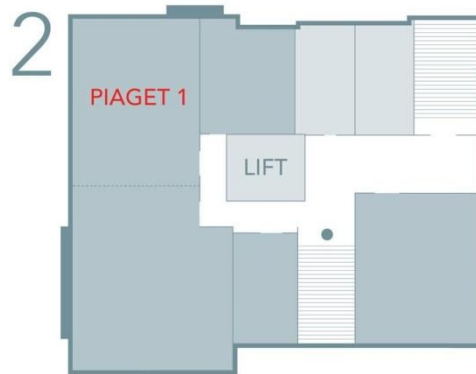

Bandura 1

Location: 3rd Floor
Size: 7m x 6m

Wireless Internet
Power & Data Points
Lift Access
Naturally Ventilated

Layouts

Cabaret	x 24
Theatre	x 28
Classroom	x 24
Boardroom	x 20
U-Shape	x 16

Room Hire Prices

Room Hire Prices

Full Day	£300
Half Day	£190
Extra Hours	£ 55

Maslow 1

Location: 3rd Floor
Size: 7m x 7.5m

Wireless Internet
Power & Data Points
Lift Access
Naturally Ventilated

Layouts

Cabaret	x 24
Theatre	x 38
Classroom	x 24
Boardroom	x 20
U-Shape	x 16

Room Hire Prices

Full Day	£350
Half Day	£295
Extra Hours	£ 55

Maslow 2

Location: 3rd Floor
Size: 7.5m x 7m

Wireless Internet
Power & Data Points
Lift Access
Naturally Ventilated

Layouts

Cabaret	x 38
Theatre	x 28
Classroom	x 24
Boardroom	x 20
U-Shape	x 16

Room Hire Prices

Full Day	£350
Half Day	£200
Extra Hours	£ 55

Piaget 1

Location: 2nd Floor
Size: 7m x 9m

Wireless Internet
Power & Data Points
Lift Access
Naturally Ventilated

Layouts

Cabaret	x 28
Theatre	x 45
Classroom	x 24
Boardroom	x 20
U-Shape	x 16