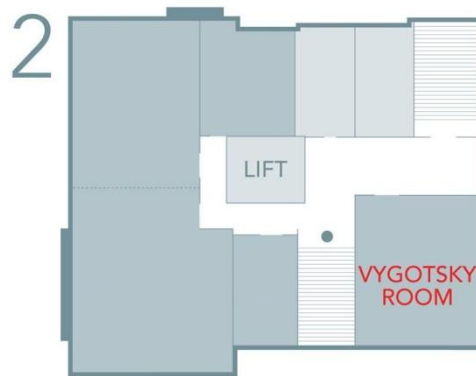

Bandura 1

Location: 3rd Floor
Size: 7m x 6m

Wireless Internet
Power & Data Points
Lift Access
Naturally Ventilated

Layouts

Cabaret	x 24
Theatre	x 28
Classroom	x 24
Boardroom	x 20
U-Shape	x 16

Room Hire Prices

Room Hire Prices

Full Day	£350
Half Day	£200
Extra Hours	£ 55

Piaget 1

Location: 2nd Floor
Size: 7m x 9m

Wireless Internet
Power & Data Points
Lift Access
Naturally Ventilated

Layouts

Cabaret	x 28
Theatre	x 45
Classroom	x 24
Boardroom	x 20
U-Shape	x 16

Room Hire Prices

Full Day	£375
Half Day	£250
Extra Hours	£ 55

Piaget 2

Location: 2nd Floor
Size: 7m x 9m

Wireless Internet
Power & Data Points
Lift Access
Naturally Ventilated

Layouts

Cabaret	x 48
Theatre	x 28
Classroom	x 24
Boardroom	x 20
U-Shape	x 16

Room Hire Prices

Full Day	£380
Half Day	£260
Extra Hours	£ 55

Vygotsky Room

Location: 2nd Floor
Size: 7m x 7m

Wireless Internet
Power & Data Points
Lift Access
Naturally Ventilated

Layouts

Cabaret	x 20
Theatre	n/a
Classroom	x 16
Boardroom	x 20
U-Shape	x 16